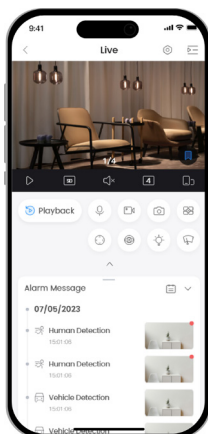

Dual 3K

Clear images with sharp details

Dual-lens, Double Vision

One camera, double the protection

Adjustable Dual-lens Angles

See all around with adjustable lenses

Dual Channel Smart Detection

Smart detection for both lenses to focus on what matters

Withstands harsh environments

Auto Tracking

Automatic tracking of targets

Sound and Light Alarm

Provides instant alarms to deter intruders

Smart Dual Light

Captures color details for post-event review

Micro SD Card

Low-cost storage

Bluetooth Pairing

Fast pairing with Bluetooth

Wi-Fi 6

The perfect integration of speed and anti-interference

H.265

Advanced H.265 Compression Technology

Upgrade Your Experience with DMSS

Dahua Mobile Security Surveillance (DMSS) is a professional remote surveillance management platform that offers remote monitoring, device migration, and sharing. When connected to the internet, the platform provides real-time alerts to improve surveillance efficiency and grant flexibility in security management.