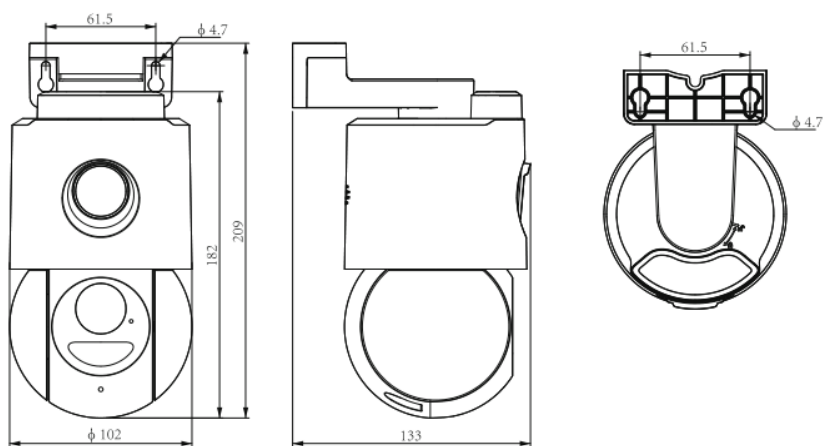

SPECIFICATIONS

Camera	
Image Sensor	1/3"CMOS
Min. Illumination	Color:0.02Lux@(F1.6,AGC ON),B/W:0Lux with IR
Shutter Time	1s~1/100000s
Day&Night	IR-cut filter with auto switch (ICR)
Smart IR	Yes
WDR	DWDR
S/N	>40dB
Angle Adjustment	Panorama:-60~60°(P) Details:0~345°(P); Panorama:5~15° Details:-15~90°
Lens	
Lens Type	Fixed focal lens
Focal Length	4mm
Lens Mount	M12
Aperture Range	F1.6
Aperture Type	Fixed
Field of View	Panorama:81.3°(H) Detail:81.3°(H); Panorama:44.4°(V) Detail:44.4°(V); Panorama:94.4°(D) Detail:94.4°(D)
DORI Distance	Detect:59.26m Observe:23.52m Recognize:11.85m Identify:5.93m
Illuminator	
IR LEDs	Panorama:4 Detail:4
IR Distance	Up to 50m
Wavelength	850nm
White LEDs	Panorama:4 Detail:4
Whitelight Distance	15m
Red and Blue Alarm Flash	Yes
Compression Standard	
Video Compression	S+265/H.265/H.264B/H.264M/H.264H
Video Bit Rate	32k~4Mbps
Audio Compression	G.711A/G.711U
Audio Sampling Rate	8kHz/16kHz
Image	
Max. Resolution	Panorama:3MP,2304×1296@15fps Detail:3MP,2304×1296@15fps

Built-in Speaker	Yes
Reset Button	Yes
On-board Storage	Support microSD/microSDHC/microSDXC card, up to 512GB
General	
Web Client Language	3 languages Simple Chinese/English/Vietnamese
Operating Temperature	-30°C~60°C(-22°F~140°F)
Operating Humidity	≤95%RH
Storage Temperature	-30°C~60°C(-22°F~140°F)
Storage Humidity	10%~95%RH(non-condensing)
Power Supply	DC12V±25%,Max. 13W
Protection	Surge4000V; ESD6000V; IP66
Boundary Dimensions	133(L)102(W)209(H)mm
Package Dimensions	160(L)160(W)215(H)mm
GrossWeight	0.83kg

DIMENSIONS (Unit: mm)

Tiandy